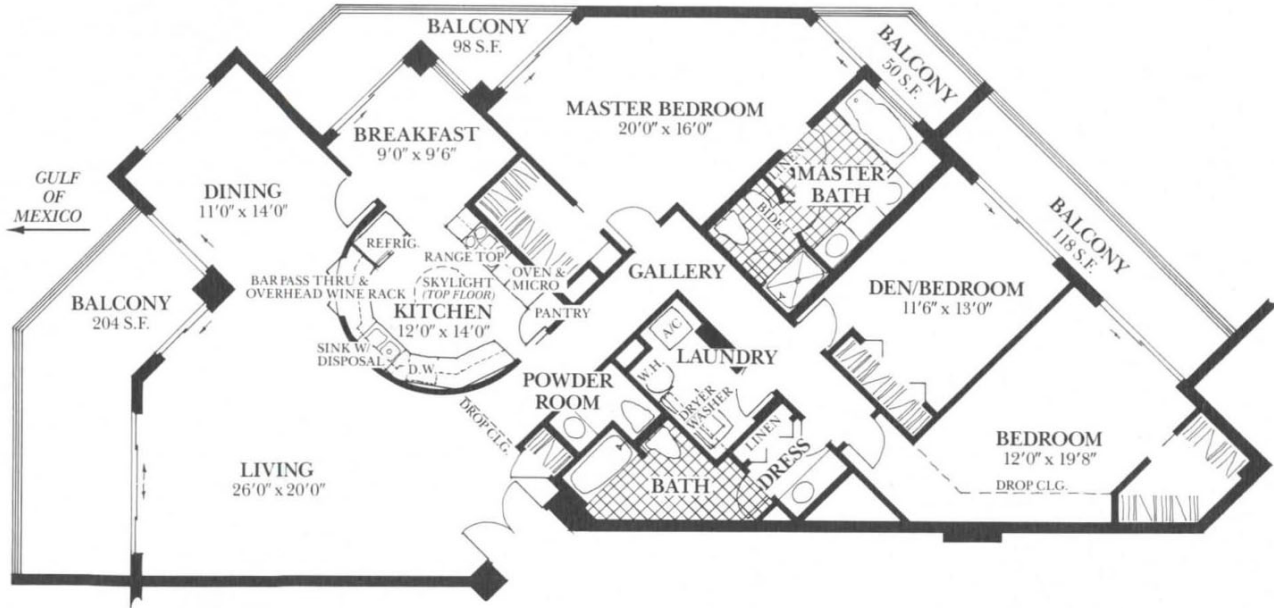

Sandpiper  
Ground Floor Plan  
[www.buymarco.com](http://www.buymarco.com)

Sandpiper  
Typical Floor Plan  
Levels 1-19/ Penthouse Level

[www.buymarco.com](http://www.buymarco.com)

Sandpiper  
The Gulfbreeze  
Total Living Area 2,171 Sq. Ft.  
[www.buymarco.com](http://www.buymarco.com)

Sandpiper  
The Gulfview  
Total Living Area 2,071 Sq. Ft.  
[www.buymarco.com](http://www.buymarco.com)