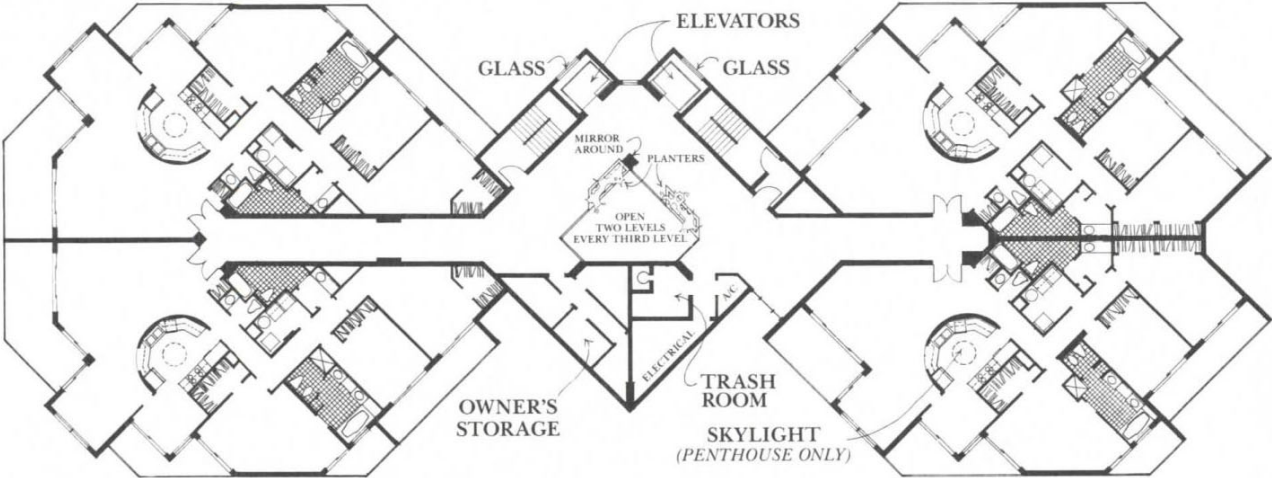

Sandpiper  
Ground Floor Plan  
[www.buymarco.com](http://www.buymarco.com)

Sandpiper  
Typical Floor Plan  
Levels 1-19/ Penthouse Level

[www.buymarco.com](http://www.buymarco.com)

Sandpiper  
The Gulfbreeze  
Total Living Area 2,171 Sq. Ft.  
[www.buymarco.com](http://www.buymarco.com)

Sandpiper  
The Gulfview  
Total Living Area 2,071 Sq. Ft.  
[www.buymarco.com](http://www.buymarco.com)