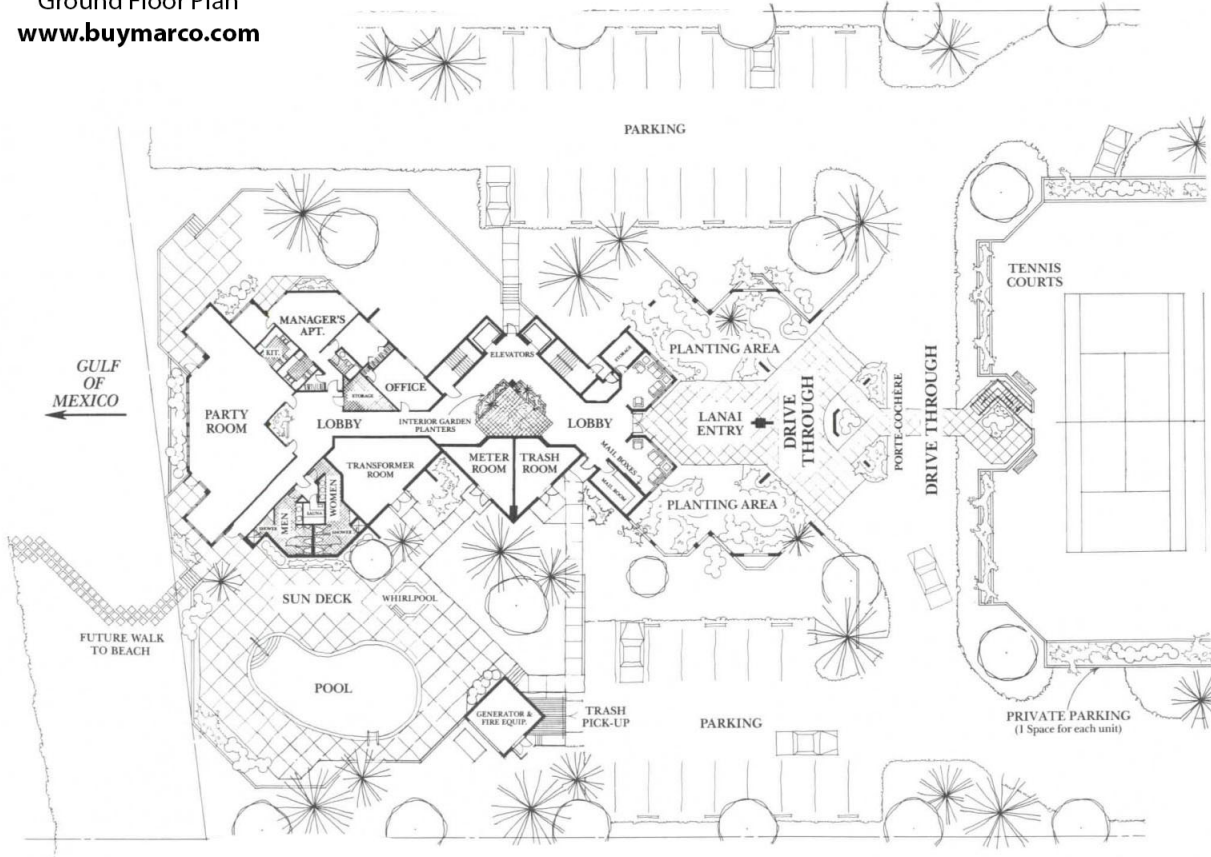

Sandpiper  
Ground Floor Plan  
[www.buymarco.com](http://www.buymarco.com)

Sandpiper  
Typical Floor Plan  
Levels 1-19/ Penthouse Level

[www.buymarco.com](http://www.buymarco.com)

Sandpiper  
The Gulfbreeze  
Total Living Area 2,171 Sq. Ft.  
[www.buymarco.com](http://www.buymarco.com)

Sandpiper  
The Gulfview  
Total Living Area 2,071 Sq. Ft.  
[www.buymarco.com](http://www.buymarco.com)