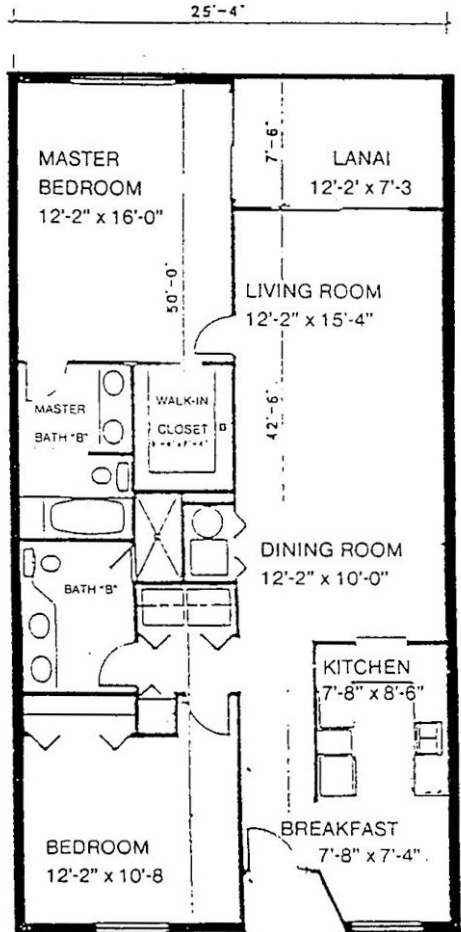

Pelican Perch
Unit 402
2 Bedrooms, 2 Baths
Total Area 1,260 Sq. Ft.
www.buymarco.com

(MIRROR IMAGE OF UNIT 401)