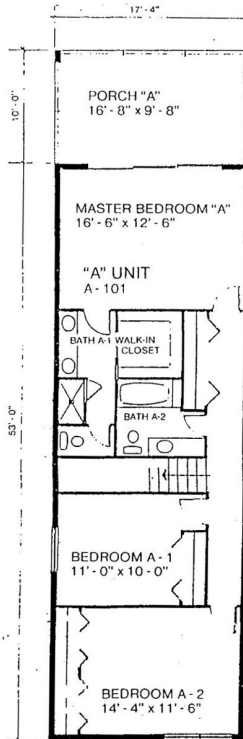

Pelican Perch
SITE PLAN
www.buymarco.com

**Pelican Perch
Boat Docks**
www.buymarco.com

Pelican Perch

Floor Plan A

Total Area 1,526 Sq. Ft.

www.buymarco.com

Pelican Perch

Floor Plan B

Total Area 1,530 Sq. Ft.

www.buymarco.com

Pelican Perch
 Townhouse Unit 101
 Ground Floor
 Total Area 1,082 Sq. Ft.
www.buymarco.com

Pelican Perch
 Townhouse Unit 101
 Second Floor
 Total Area 1,082 Sq. Ft.
www.buymarco.com

Pelican Perch
Unit 201
2 Bedrooms, 2 Baths
Total Area 1,404 Sq. Ft.
www.buymarco.com

Pelican Perch
Model Unit 202
 2 Bedrooms, 2 Baths
 Total Area 1,412 Sq. Ft.
www.buymarco.com

(MIRROR IMAGE OF UNIT 201)

Pelican Perch
Model Unit 204
2 Bedrooms, 2 Baths
Total Area 1,404 Sq. Ft.
www.buymarco.com

(MIRROR IMAGE OF UNIT 201)

Pelican Perch
Unit 401
2 Bedrooms, 2 Baths
Total Area 1,260 Sq. Ft.
www.buymarco.com