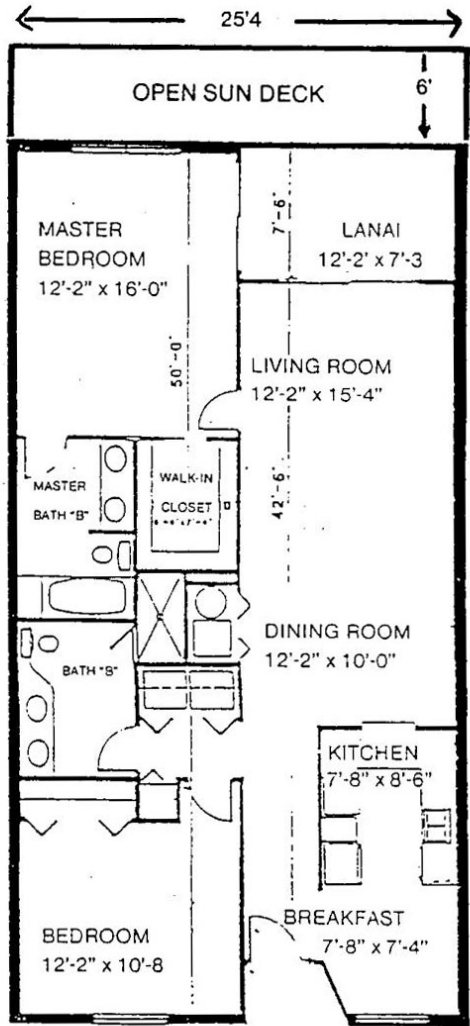

Pelican Perch
SITE PLAN
www.buymarco.com

**Pelican Perch
Boat Docks**
www.buymarco.com

Pelican Perch

Floor Plan A

Total Area 1,526 Sq. Ft.

www.buymarco.com

Pelican Perch

Floor Plan B

Total Area 1,530 Sq. Ft.

www.buymarco.com

Pelican Perch
 Townhouse Unit 101
 Ground Floor
 Total Area 1,082 Sq. Ft.
www.buymarco.com

Pelican Perch
 Townhouse Unit 101
 Second Floor
 Total Area 1,082 Sq. Ft.
www.buymarco.com

Pelican Perch
Unit 201
2 Bedrooms, 2 Baths
Total Area 1,404 Sq. Ft.
www.buymarco.com

Pelican Perch
Model Unit 202
 2 Bedrooms, 2 Baths
 Total Area 1,412 Sq. Ft.
www.buymarco.com

(MIRROR IMAGE OF UNIT 201)

Pelican Perch
Model Unit 204
2 Bedrooms, 2 Baths
Total Area 1,404 Sq. Ft.
www.buymarco.com

(MIRROR IMAGE OF UNIT 201)

Pelican Perch
Unit 401
2 Bedrooms, 2 Baths
Total Area 1,260 Sq. Ft.
www.buymarco.com