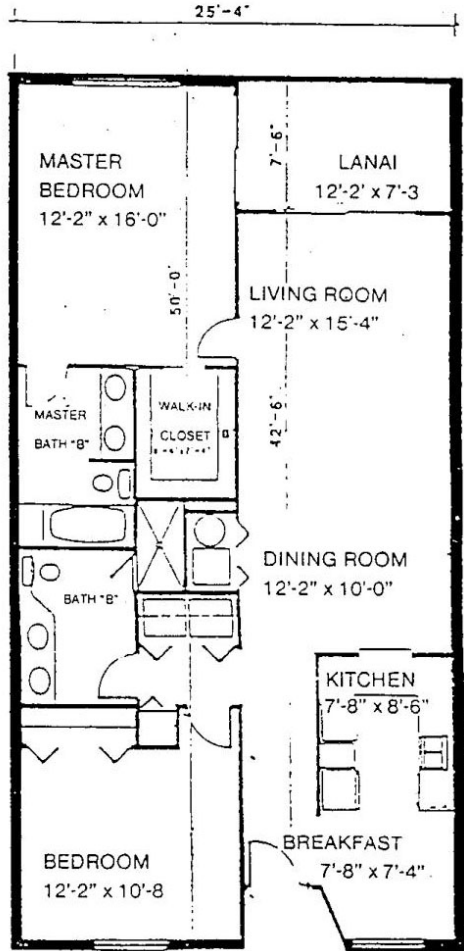

Pelican Perch
SITE PLAN
www.buymarco.com

**Pelican Perch
Boat Docks**
www.buymarco.com

Pelican Perch

Floor Plan A

Total Area 1,526 Sq. Ft.

www.buymarco.com

Pelican Perch

Floor Plan B

Total Area 1,530 Sq. Ft.

www.buymarco.com

Pelican Perch
 Townhouse Unit 101
 Ground Floor
 Total Area 1,082 Sq. Ft.
www.buymarco.com

Pelican Perch
 Townhouse Unit 101
 Second Floor
 Total Area 1,082 Sq. Ft.
www.buymarco.com

Pelican Perch
Unit 201
2 Bedrooms, 2 Baths
Total Area 1,404 Sq. Ft.
www.buymarco.com

Pelican Perch
Model Unit 202
 2 Bedrooms, 2 Baths
 Total Area 1,412 Sq. Ft.
www.buymarco.com

(MIRROR IMAGE OF UNIT 201)

Pelican Perch
Model Unit 204
2 Bedrooms, 2 Baths
Total Area 1,404 Sq. Ft.
www.buymarco.com

(MIRROR IMAGE OF UNIT 201)

Pelican Perch
Unit 401
2 Bedrooms, 2 Baths
Total Area 1,260 Sq. Ft.
www.buymarco.com