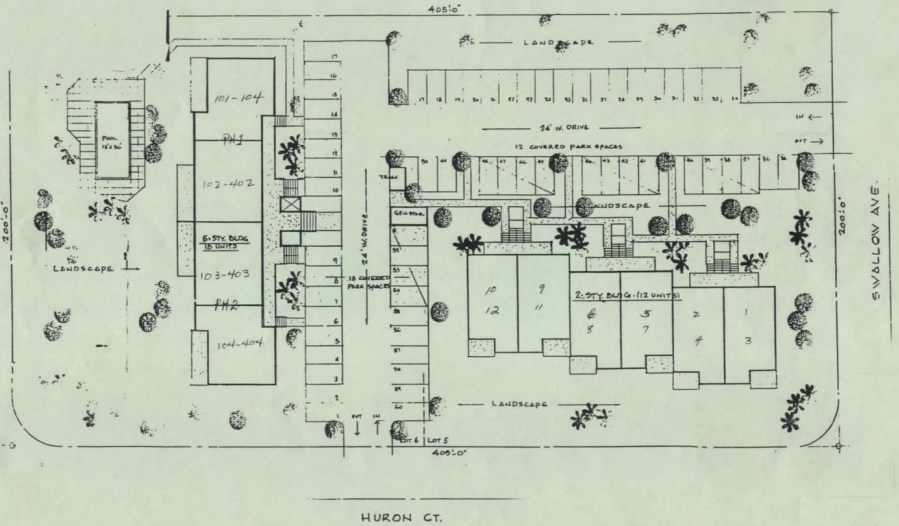

Pelican Perch
SITE PLAN
www.buymarco.com

**Pelican Perch
Boat Docks**
www.buymarco.com

Pelican Perch

Floor Plan A

Total Area 1,526 Sq. Ft.

www.buymarco.com

Pelican Perch

Floor Plan B

Total Area 1,530 Sq. Ft.

www.buymarco.com

Pelican Perch
 Townhouse Unit 101
 Ground Floor
 Total Area 1,082 Sq. Ft.
www.buymarco.com

Pelican Perch
 Townhouse Unit 101
 Second Floor
 Total Area 1,082 Sq. Ft.
www.buymarco.com

Pelican Perch
Unit 201
2 Bedrooms, 2 Baths
Total Area 1,404 Sq. Ft.
www.buymarco.com

Pelican Perch
Model Unit 202
 2 Bedrooms, 2 Baths
 Total Area 1,412 Sq. Ft.
www.buymarco.com

(MIRROR IMAGE OF UNIT 201)