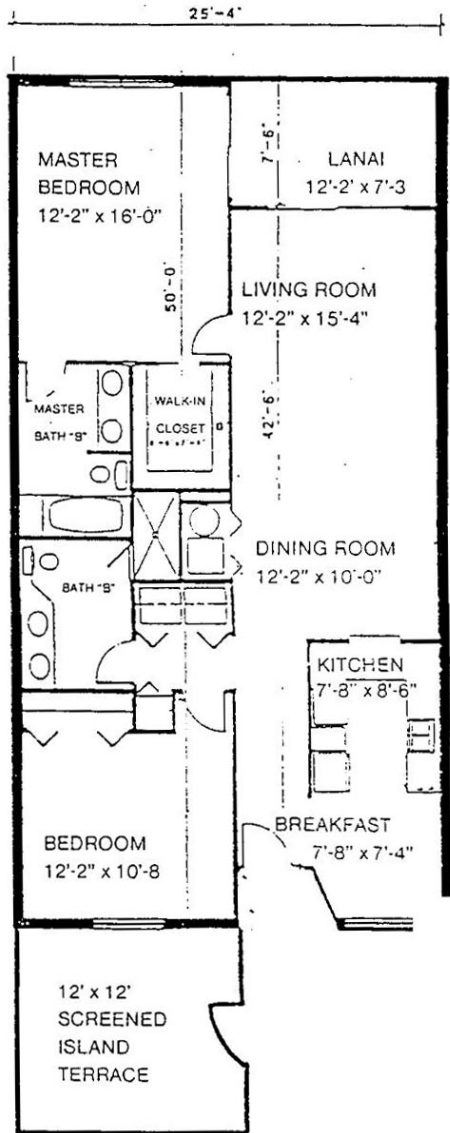

Pelican Perch
SITE PLAN
www.buymarco.com

**Pelican Perch
Boat Docks**
www.buymarco.com

Pelican Perch

Floor Plan A

Total Area 1,526 Sq. Ft.

www.buymarco.com

Pelican Perch

Floor Plan B

Total Area 1,530 Sq. Ft.

www.buymarco.com

Pelican Perch
 Townhouse Unit 101
 Ground Floor
 Total Area 1,082 Sq. Ft.
www.buymarco.com

Pelican Perch
 Townhouse Unit 101
 Second Floor
 Total Area 1,082 Sq. Ft.
www.buymarco.com

Pelican Perch
Unit 201
2 Bedrooms, 2 Baths
Total Area 1,404 Sq. Ft.
www.buymarco.com

Pelican Perch
Model Unit 202
 2 Bedrooms, 2 Baths
 Total Area 1,412 Sq. Ft.
www.buymarco.com

(MIRROR IMAGE OF UNIT 201)

Pelican Perch
Model Unit 204
2 Bedrooms, 2 Baths
Total Area 1,404 Sq. Ft.
www.buymarco.com

(MIRROR IMAGE OF UNIT 201)

Pelican Perch
Unit 401
2 Bedrooms, 2 Baths
Total Area 1,260 Sq. Ft.
www.buymarco.com