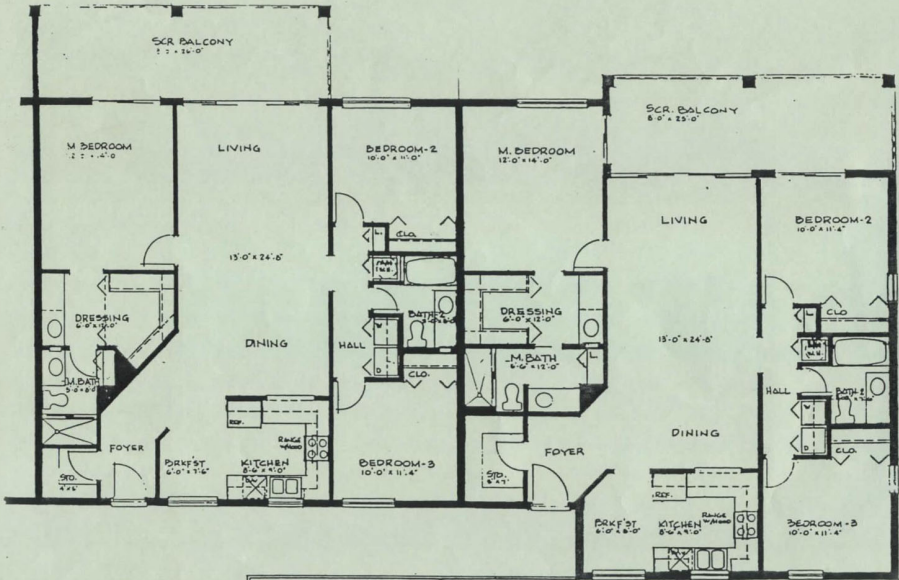

Pelican Perch
SITE PLAN
www.buymarco.com

**Pelican Perch
Boat Docks**
www.buymarco.com

Pelican Perch

Floor Plan A

Total Area 1,526 Sq. Ft.

www.buymarco.com

Pelican Perch

Floor Plan B

Total Area 1,530 Sq. Ft.

www.buymarco.com

Pelican Perch
 Townhouse Unit 101
 Ground Floor
 Total Area 1,082 Sq. Ft.
www.buymarco.com

Pelican Perch
 Townhouse Unit 101
 Second Floor
 Total Area 1,082 Sq. Ft.
www.buymarco.com

Pelican Perch
Unit 201
2 Bedrooms, 2 Baths
Total Area 1,404 Sq. Ft.
www.buymarco.com

Pelican Perch
Model Unit 202
 2 Bedrooms, 2 Baths
 Total Area 1,412 Sq. Ft.
www.buymarco.com

(MIRROR IMAGE OF UNIT 201)