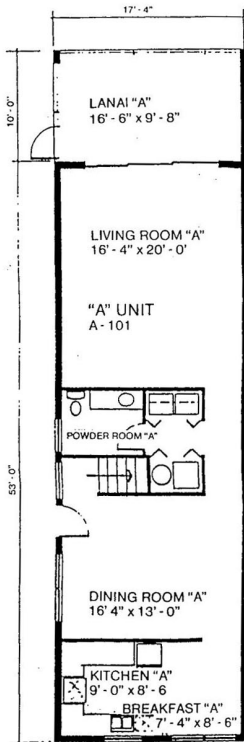

Pelican Perch
SITE PLAN
www.buymarco.com

**Pelican Perch
Boat Docks**
www.buymarco.com

Pelican Perch

Floor Plan A

Total Area 1,526 Sq. Ft.

www.buymarco.com

Pelican Perch

Floor Plan B

Total Area 1,530 Sq. Ft.

www.buymarco.com

Pelican Perch
 Townhouse Unit 101
 Ground Floor
 Total Area 1,082 Sq. Ft.
www.buymarco.com

Pelican Perch
 Townhouse Unit 101
 Second Floor
 Total Area 1,082 Sq. Ft.
www.buymarco.com

Pelican Perch
Unit 201
2 Bedrooms, 2 Baths
Total Area 1,404 Sq. Ft.
www.buymarco.com

Pelican Perch
Model Unit 202
 2 Bedrooms, 2 Baths
 Total Area 1,412 Sq. Ft.
www.buymarco.com

(MIRROR IMAGE OF UNIT 201)

Pelican Perch
Model Unit 204
2 Bedrooms, 2 Baths
Total Area 1,404 Sq. Ft.
www.buymarco.com

(MIRROR IMAGE OF UNIT 201)

Pelican Perch
Unit 401
2 Bedrooms, 2 Baths
Total Area 1,260 Sq. Ft.
www.buymarco.com