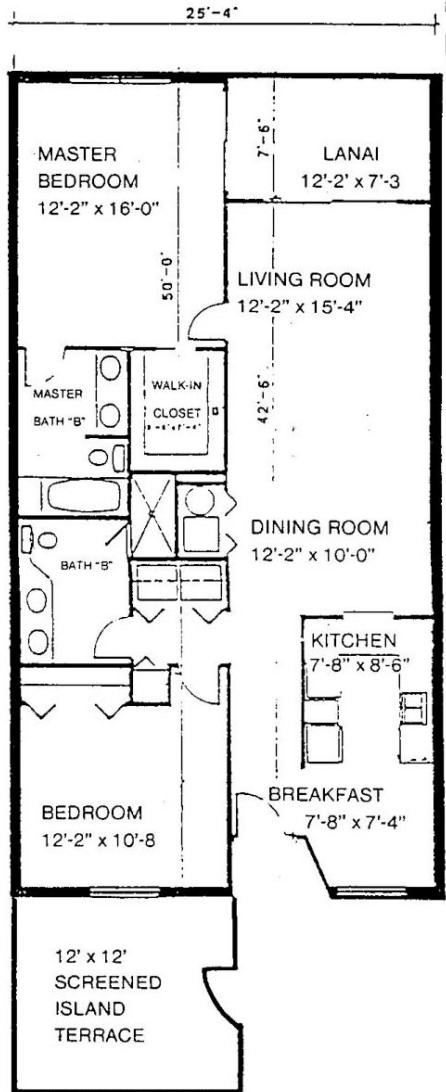

Pelican Perch
SITE PLAN
www.buymarco.com

**Pelican Perch
Boat Docks**
www.buymarco.com

Pelican Perch

Floor Plan A

Total Area 1,526 Sq. Ft.

www.buymarco.com

Pelican Perch

Floor Plan B

Total Area 1,530 Sq. Ft.

www.buymarco.com

Pelican Perch
 Townhouse Unit 101
 Ground Floor
 Total Area 1,082 Sq. Ft.
www.buymarco.com

Pelican Perch
 Townhouse Unit 101
 Second Floor
 Total Area 1,082 Sq. Ft.
www.buymarco.com

Pelican Perch
Unit 201
2 Bedrooms, 2 Baths
Total Area 1,404 Sq. Ft.
www.buymarco.com

Pelican Perch
Model Unit 202
 2 Bedrooms, 2 Baths
 Total Area 1,412 Sq. Ft.
www.buymarco.com

(MIRROR IMAGE OF UNIT 201)

Pelican Perch
Model Unit 204
2 Bedrooms, 2 Baths
Total Area 1,404 Sq. Ft.
www.buymarco.com

(MIRROR IMAGE OF UNIT 201)

Pelican Perch
Unit 401
2 Bedrooms, 2 Baths
Total Area 1,260 Sq. Ft.
www.buymarco.com