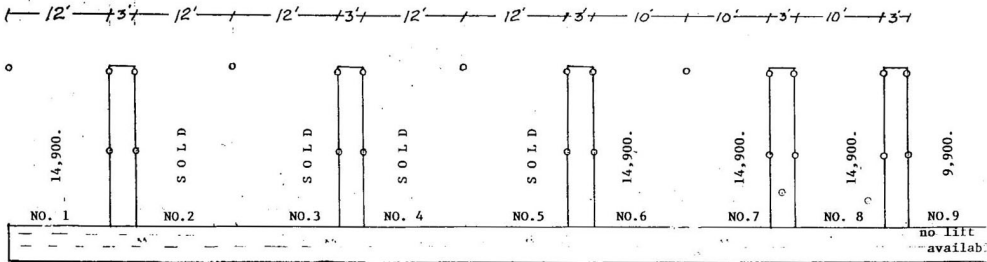

Pelican Perch
SITE PLAN
www.buymarco.com

**Pelican Perch
Boat Docks**
www.buymarco.com

Pelican Perch

Floor Plan A

Total Area 1,526 Sq. Ft.

www.buymarco.com

Pelican Perch

Floor Plan B

Total Area 1,530 Sq. Ft.

www.buymarco.com

Pelican Perch
 Townhouse Unit 101
 Ground Floor
 Total Area 1,082 Sq. Ft.
www.buymarco.com

Pelican Perch
 Townhouse Unit 101
 Second Floor
 Total Area 1,082 Sq. Ft.
www.buymarco.com