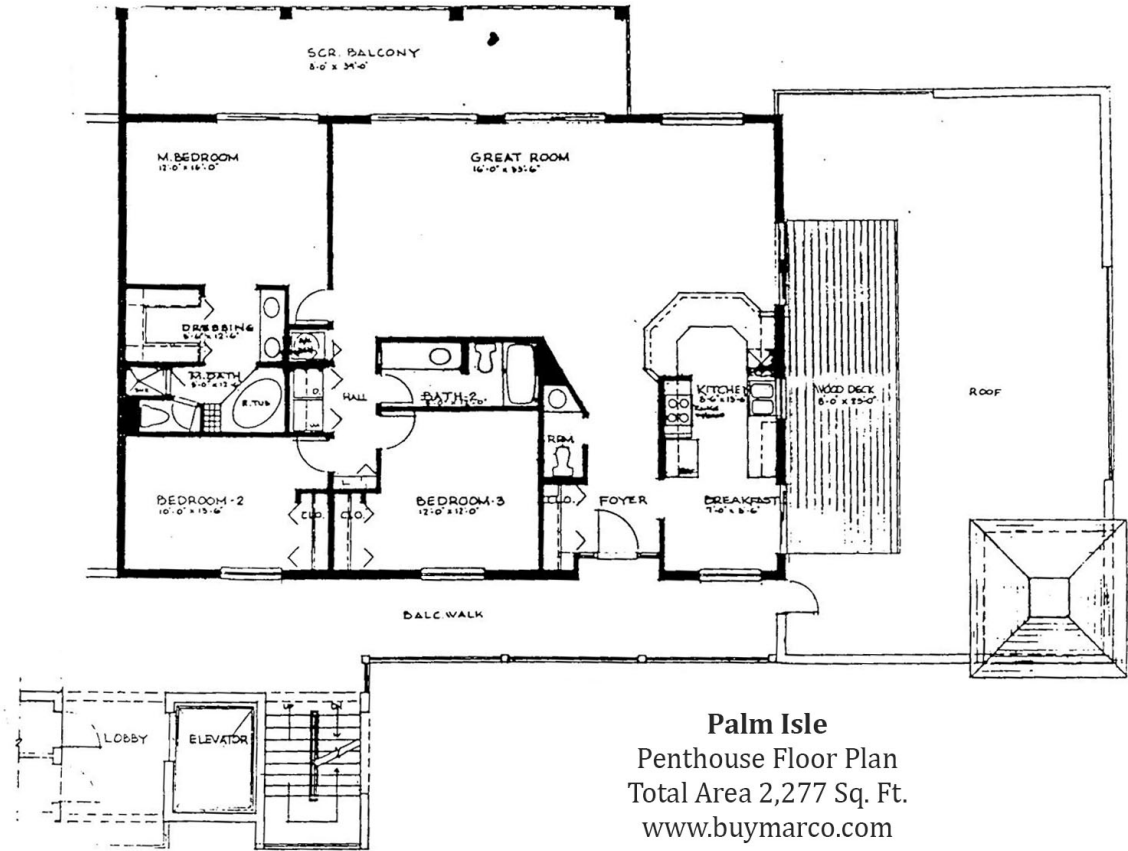

Palm Isle
SITE PLAN
www.buymarco.com

Palm Isle
 Building Plan
 2nd Floor Unit 3
www.buymarco.com

Palm Isle
 Building Plan
 1st Floor Unit 2
www.buymarco.com

Palm Isle
 Penthouse Floor Plan
 Total Area 2,277 Sq. Ft.
www.buymarco.com

Palm Isle
Typical Floor Plan
www.buymarco.com