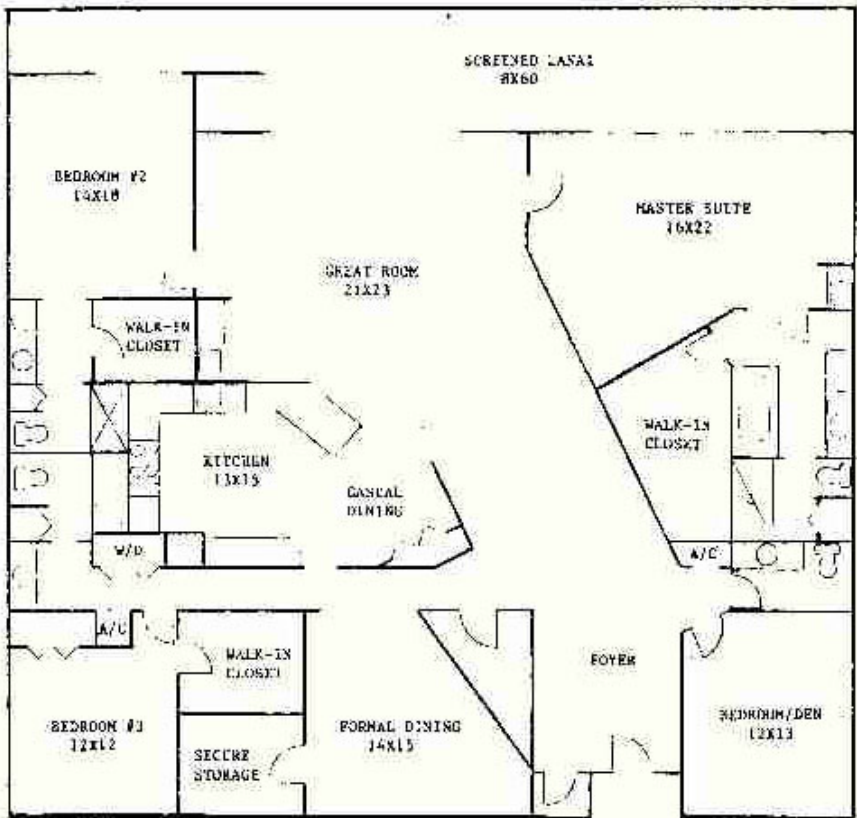

**Misty Cove**  
**SITE PLAN**  
[www.buymarco.com](http://www.buymarco.com)

**Misty Cove**  
Typical Floor Plan  
[www.buymarco.com](http://www.buymarco.com)

**Misty Cove**  
**Penthouse #305**  
**4 Bedrooms, 3 1/2 Baths**  
**3,000 Sq. Ft.**  
[www.buymarco.com](http://www.buymarco.com)