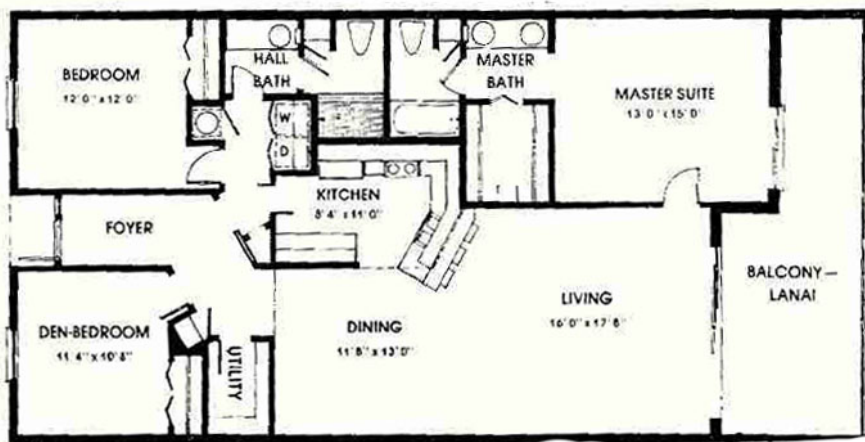

**Misty Cove**  
**SITE PLAN**  
[www.buymarco.com](http://www.buymarco.com)

**Misty Cove**  
Typical Floor Plan  
[www.buymarco.com](http://www.buymarco.com)

**Misty Cove**  
**Penthouse #305**  
**4 Bedrooms, 3 1/2 Baths**  
**3,000 Sq. Ft.**  
[www.buymarco.com](http://www.buymarco.com)