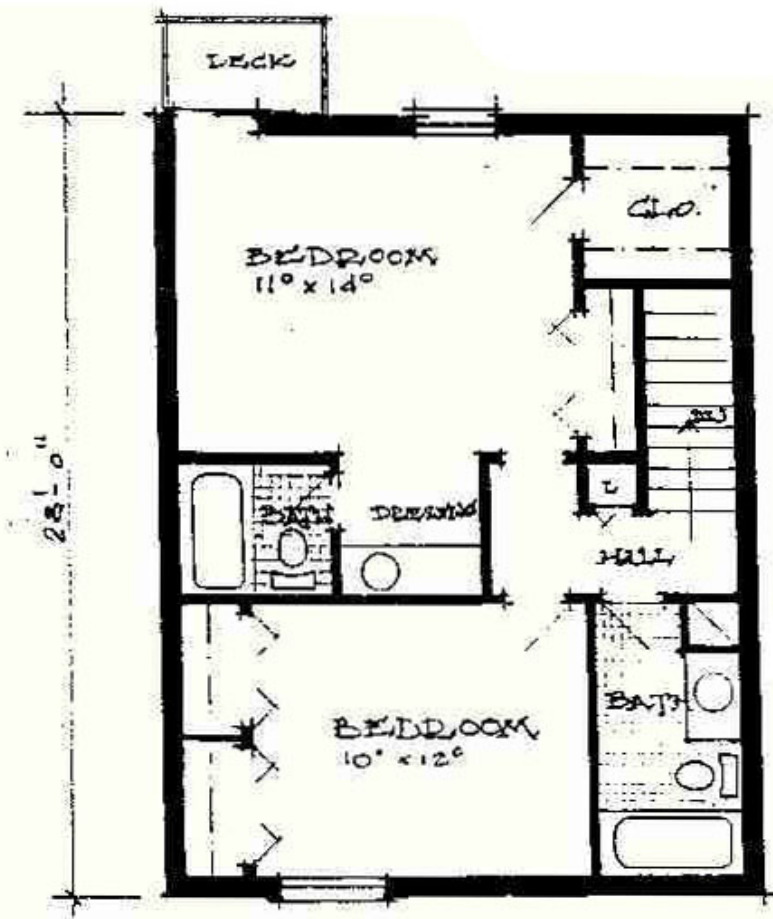

LARGE BOAT DOCKING
22 FT. & OVER

SMALL BOAT
BASIN
UP TO 22 FT.

Marco Inn Villas
PLOT PLAN
www.buymarco.com

NOTE!
FOR COMPLETE ENGIN

Marco Inn Villas
1 and 2 Bedroom Apartments
www.buymarco.com

Marco Inn Villas
Second Floor
www.buymarco.com