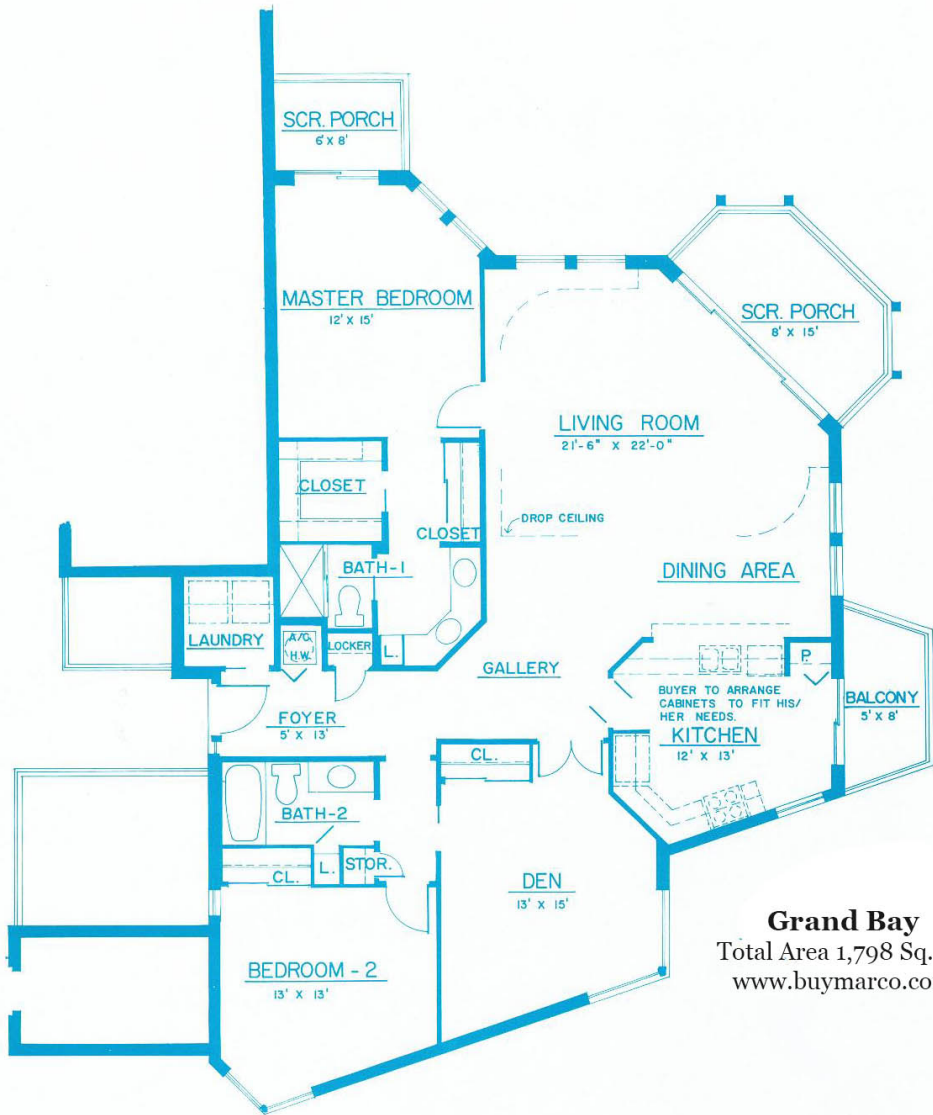

Grand Bay
 SITE PLAN
www.buymarco.com

Grand Bay
 Balcony at End Units
 Total Area 1,357 Sq. Ft.
www.buymarco.com

Grand Bay
 Total Area 1,798 Sq. Ft.
www.buymarco.com