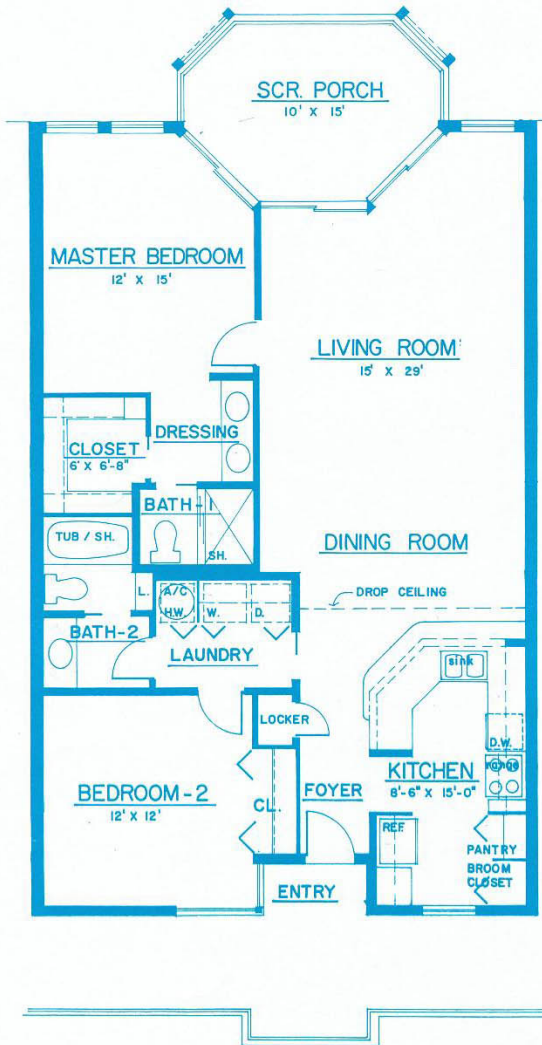

Grand Bay
 SITE PLAN
www.buymarco.com

Grand Bay
 Balcony at End Units
 Total Area 1,357 Sq. Ft.
www.buymarco.com

Grand Bay
 Total Area 1,798 Sq. Ft.
www.buymarco.com