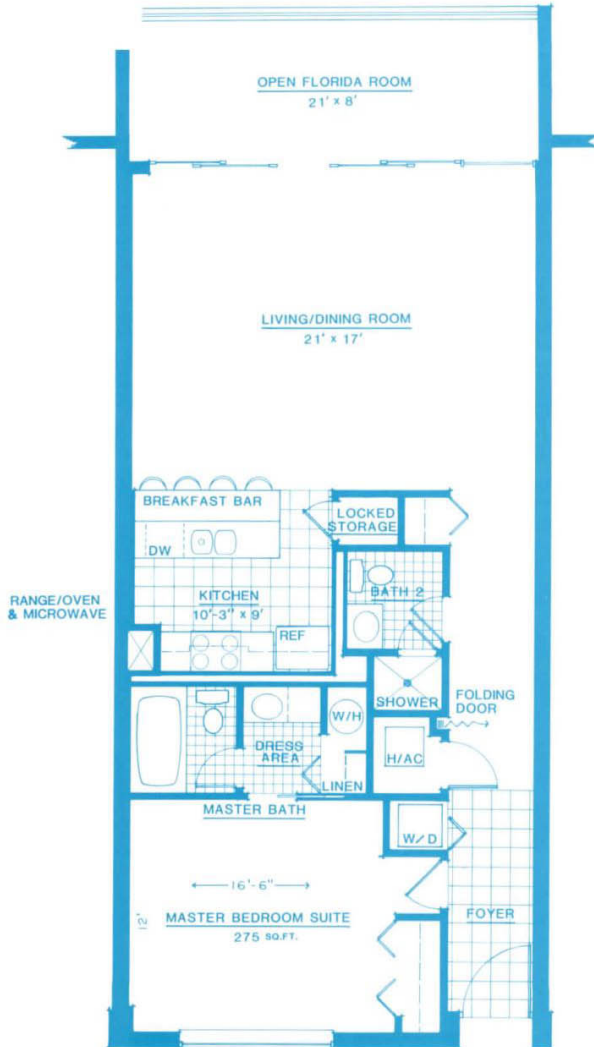

Crescent Beach
SITE PLAN
www.buymarco.com

Crescent Beach
Floor Plan A
2 Bedroom, 2 1/2 Baths
Total Area 1,601 Sq. Ft.
www.buymarco.com

Crescent Beach
Floor Plan A - Corner Unit
2 Bedroom, 2 1/3 Baths
Total Area 1,601 Sq. Ft.
www.buymarco.com

Crescent Beach
 Floor Plan B - Corner Unit
 3 Bedroom, 2 1/3 Baths
 Total Area 2,269 Sq. Ft.
www.buymarco.com

Crescent Beach
Floor Plan C
1 Bedroom, 2 Baths
Total Living Area 1,188 Sq. Ft.
www.buymarco.com

Crescent Beach
Floor Plan D - First Floor
2 Level Townhouse - 2 1/3 Baths
Total Living Area 2,376 Sq. Ft.
www.buymarco.com

Crescent Beach
Floor Plan D - Second Floor
www.buymarco.com