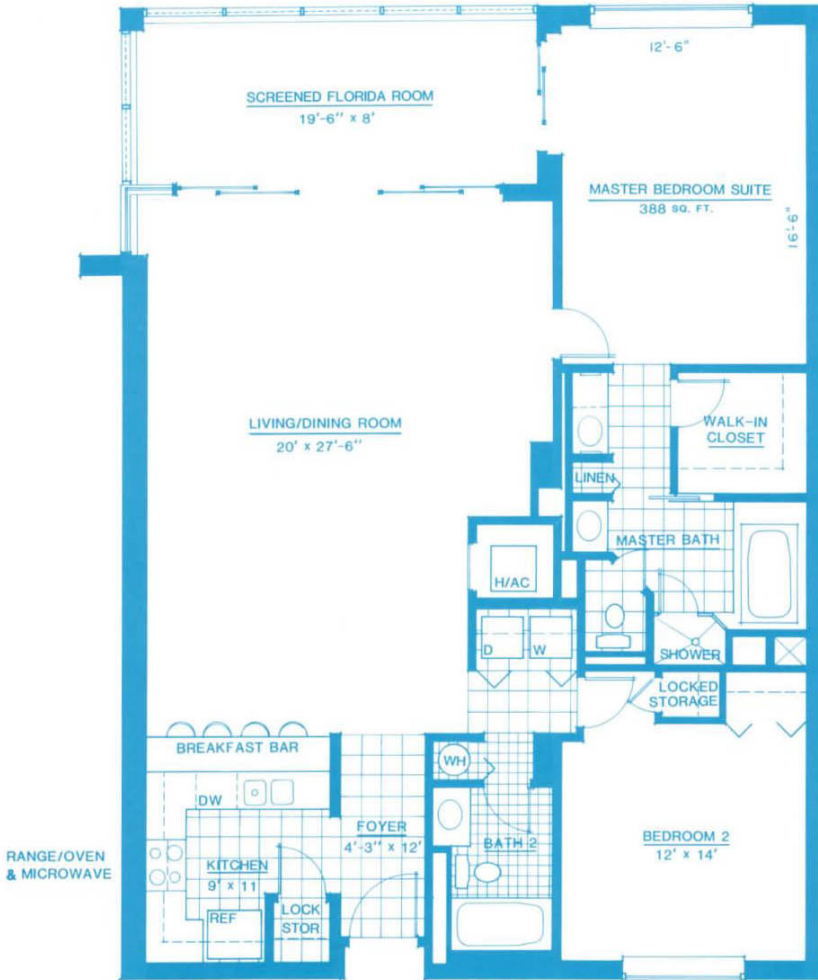

Crescent Beach
SITE PLAN
www.buymarco.com

Crescent Beach
Floor Plan A
2 Bedroom, 2 1/2 Baths
Total Area 1,601 Sq. Ft.
www.buymarco.com

Crescent Beach
Floor Plan A - Corner Unit
2 Bedroom, 2 1/3 Baths
Total Area 1,601 Sq. Ft.
www.buymarco.com

Crescent Beach
 Floor Plan B - Corner Unit
 3 Bedroom, 2 1/3 Baths
 Total Area 2,269 Sq. Ft.
www.buymarco.com

Crescent Beach
Floor Plan C
1 Bedroom, 2 Baths
Total Living Area 1,188 Sq. Ft.
www.buymarco.com

Crescent Beach
Floor Plan D - First Floor
2 Level Townhouse - 2 1/3 Baths
Total Living Area 2,376 Sq. Ft.
www.buymarco.com

Crescent Beach
Floor Plan D - Second Floor
www.buymarco.com