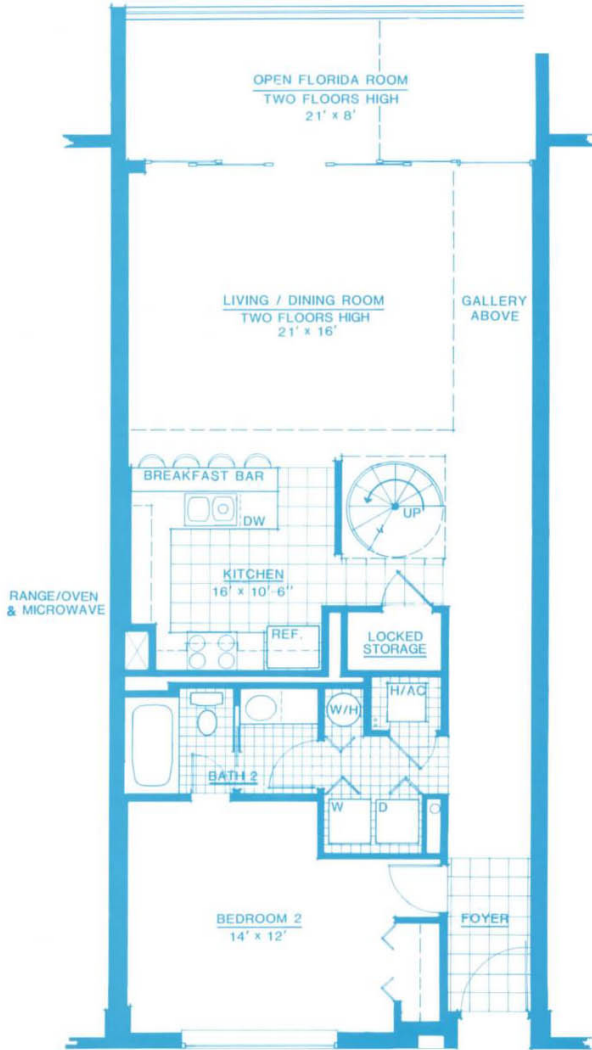

Crescent Beach
SITE PLAN
www.buymarco.com

Crescent Beach
Floor Plan A
2 Bedroom, 2 1/2 Baths
Total Area 1,601 Sq. Ft.
www.buymarco.com

Crescent Beach
Floor Plan A - Corner Unit
2 Bedroom, 2 1/3 Baths
Total Area 1,601 Sq. Ft.
www.buymarco.com

Crescent Beach
 Floor Plan B - Corner Unit
 3 Bedroom, 2 1/3 Baths
 Total Area 2,269 Sq. Ft.
www.buymarco.com

Crescent Beach
Floor Plan C
1 Bedroom, 2 Baths
Total Living Area 1,188 Sq. Ft.
www.buymarco.com

Crescent Beach
Floor Plan D - First Floor
2 Level Townhouse - 2 1/3 Baths
Total Living Area 2,376 Sq. Ft.
www.buymarco.com

Crescent Beach
Floor Plan D - Second Floor
www.buymarco.com