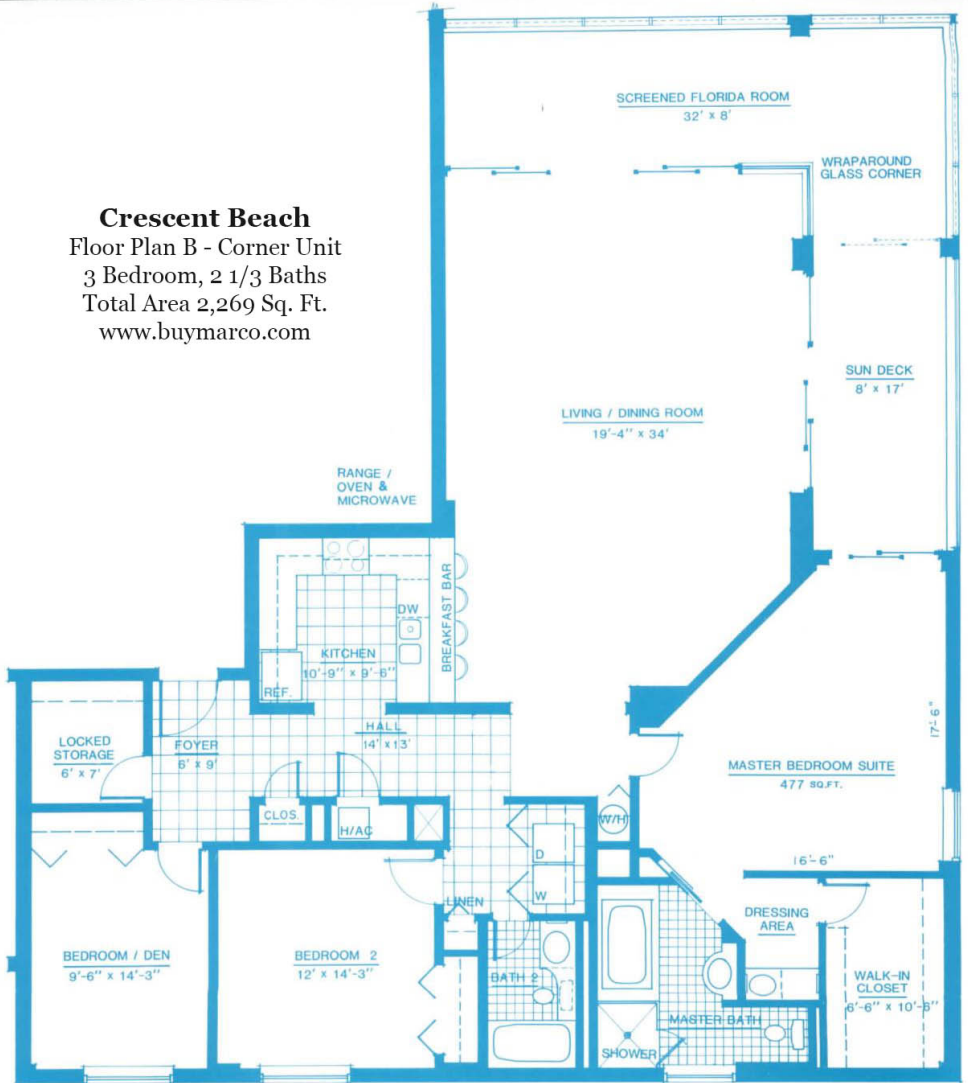

Crescent Beach
SITE PLAN
www.buymarco.com

Crescent Beach
Floor Plan A
2 Bedroom, 2 1/2 Baths
Total Area 1,601 Sq. Ft.
www.buymarco.com

Crescent Beach
Floor Plan A - Corner Unit
2 Bedroom, 2 1/3 Baths
Total Area 1,601 Sq. Ft.
www.buymarco.com

Crescent Beach
 Floor Plan B - Corner Unit
 3 Bedroom, 2 1/3 Baths
 Total Area 2,269 Sq. Ft.
www.buymarco.com

Crescent Beach
Floor Plan C
1 Bedroom, 2 Baths
Total Living Area 1,188 Sq. Ft.
www.buymarco.com

Crescent Beach
Floor Plan D - First Floor
2 Level Townhouse - 2 1/3 Baths
Total Living Area 2,376 Sq. Ft.
www.buymarco.com

Crescent Beach
Floor Plan D - Second Floor
www.buymarco.com