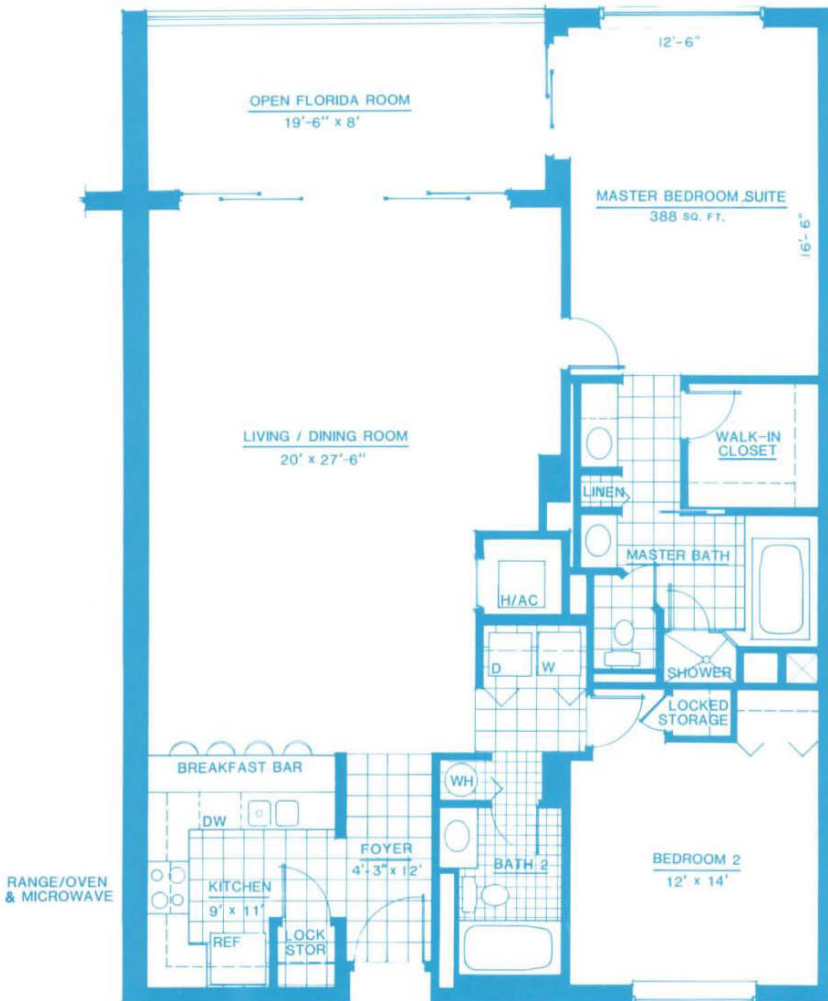

Crescent Beach
SITE PLAN
www.buymarco.com

Crescent Beach
Floor Plan A
2 Bedroom, 2 1/2 Baths
Total Area 1,601 Sq. Ft.
www.buymarco.com

Crescent Beach
Floor Plan A - Corner Unit
2 Bedroom, 2 1/3 Baths
Total Area 1,601 Sq. Ft.
www.buymarco.com

Crescent Beach
 Floor Plan B - Corner Unit
 3 Bedroom, 2 1/3 Baths
 Total Area 2,269 Sq. Ft.
www.buymarco.com

Crescent Beach
Floor Plan C
1 Bedroom, 2 Baths
Total Living Area 1,188 Sq. Ft.
www.buymarco.com

Crescent Beach
Floor Plan D - First Floor
2 Level Townhouse - 2 1/3 Baths
Total Living Area 2,376 Sq. Ft.
www.buymarco.com

Crescent Beach
Floor Plan D - Second Floor
www.buymarco.com