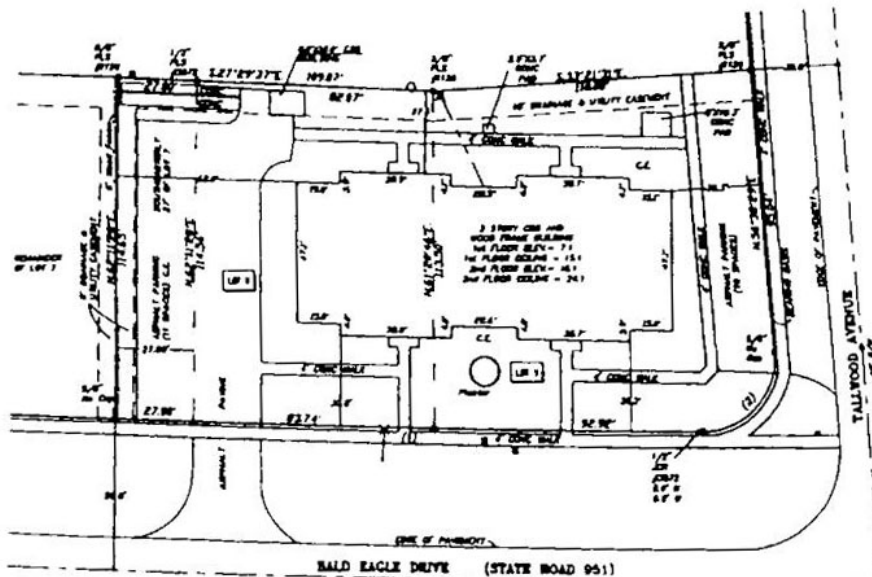

Wexford Place
 SITE PLAN
www.buymarco.com

Wexford Place
First Floor Plan
www.buymarco.com

Wexford Place
Second Floor Plan
www.buymarco.com

Wexford Place
Typical 1 Bedroom Unit
640 Sq. Ft.
www.buymarco.com

Wexford Place
Typical 2 Bedroom Unit
875 Sq. Ft.
www.buymarco.com