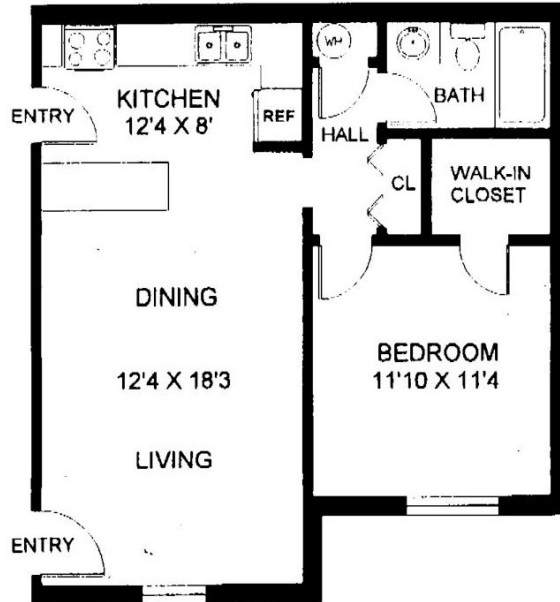

Wexford Place
 SITE PLAN
www.buymarco.com

Wexford Place
First Floor Plan
www.buymarco.com

Wexford Place
Second Floor Plan
www.buymarco.com

Wexford Place
Typical 1 Bedroom Unit
640 Sq. Ft.
www.buymarco.com

Wexford Place
Typical 2 Bedroom Unit
875 Sq. Ft.
www.buymarco.com