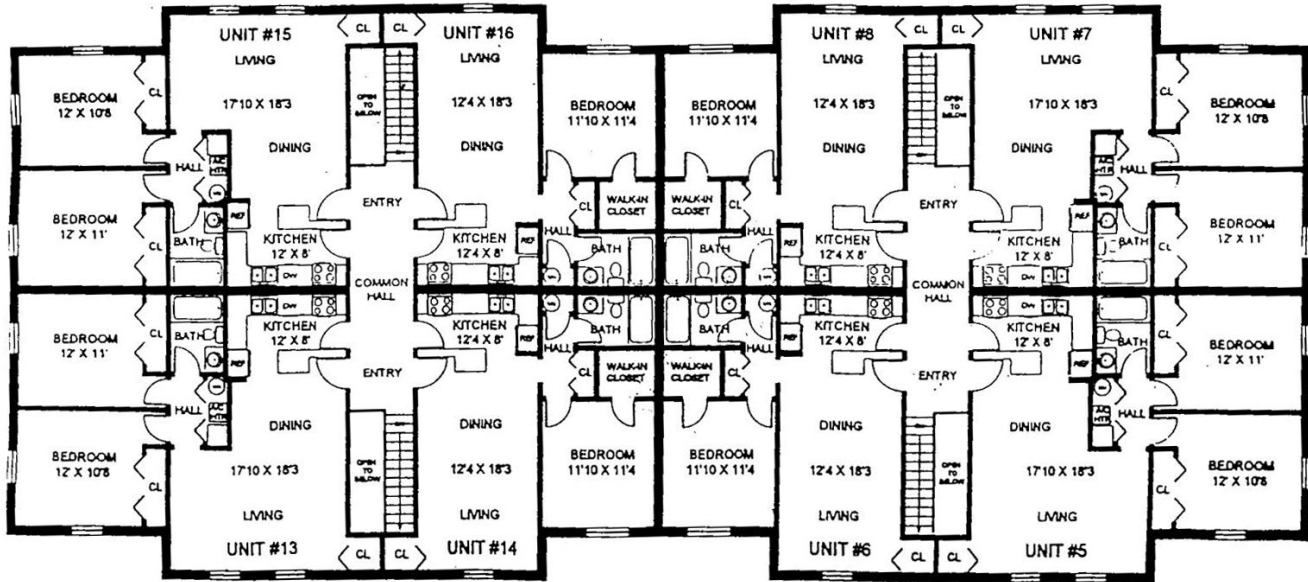

Wexford Place
 SITE PLAN
www.buymarco.com

Wexford Place
First Floor Plan
www.buymarco.com

Wexford Place
Second Floor Plan
www.buymarco.com

Wexford Place
Typical 1 Bedroom Unit
640 Sq. Ft.
www.buymarco.com

Wexford Place
Typical 2 Bedroom Unit
875 Sq. Ft.
www.buymarco.com