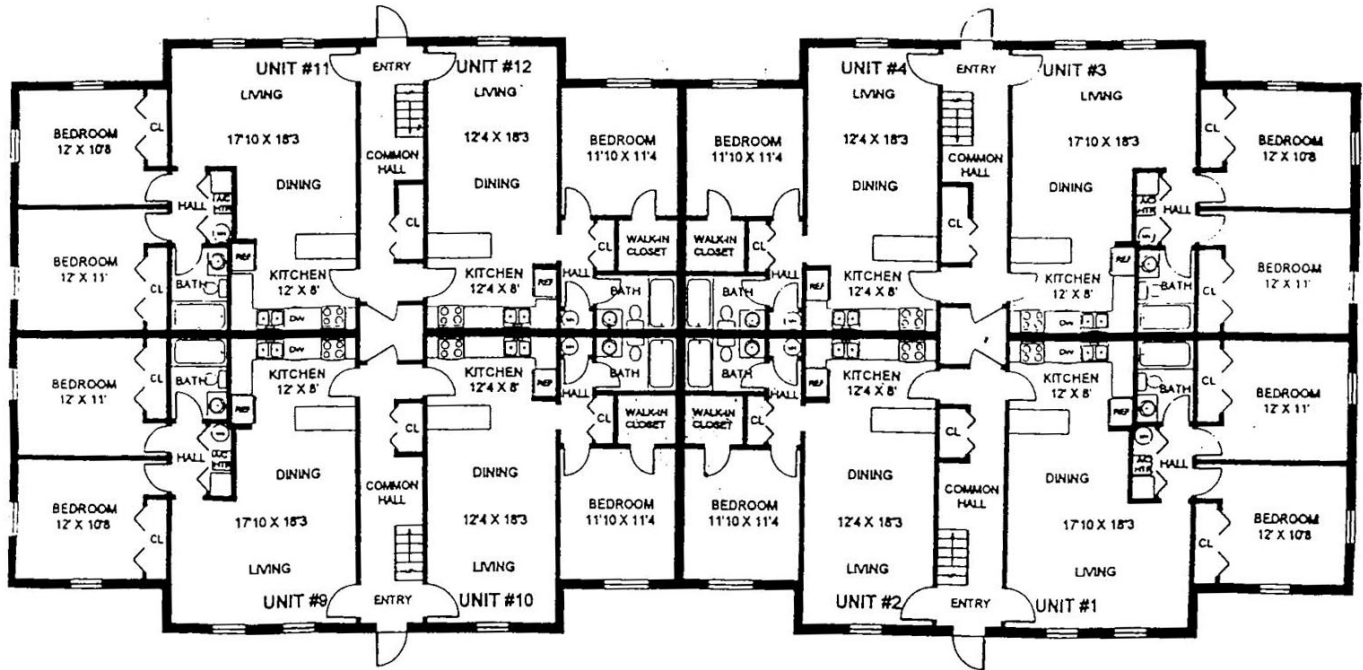

Wexford Place
 SITE PLAN
www.buymarco.com

Wexford Place
First Floor Plan
www.buymarco.com

Wexford Place
Second Floor Plan
www.buymarco.com

Wexford Place
Typical 1 Bedroom Unit
640 Sq. Ft.
www.buymarco.com

Wexford Place
Typical 2 Bedroom Unit
875 Sq. Ft.
www.buymarco.com