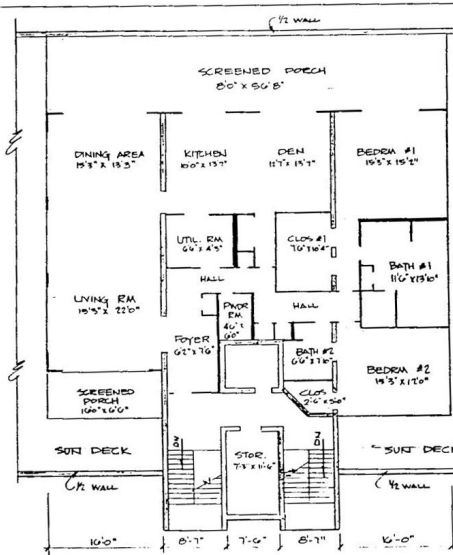

Voyager
 SITE PLAN
 www.buymarco.com

Voyager
 Typical Unit & Penthouse Plans
www.buymarco.com

Typical Unit Floor Plan
 Units 201, 301, 401
 Units 202, 302, 402 Reverse

Penthouse Floor Plan

Voyager
2 Bedroom Units
Total Area 1,380 Sq. Ft.
www.buymarco.com

NOTE: This plan is for
Units #02, 03, 04, & 05.
Units #01 and 06 vary.