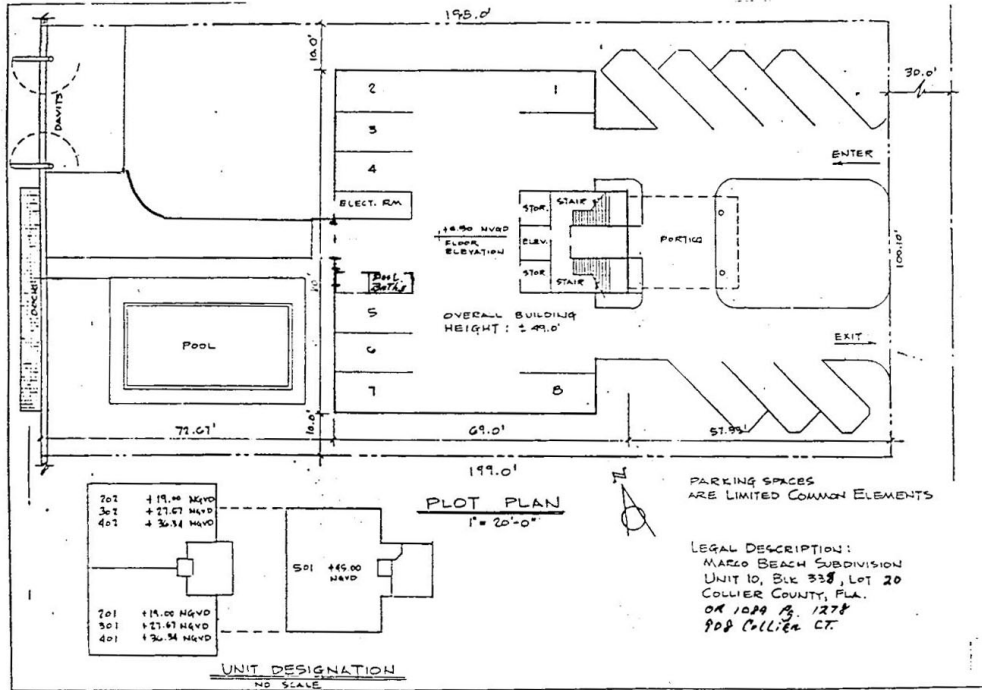

Voyager
 SITE PLAN
 www.buymarco.com

Voyager
 Typical Unit & Penthouse Plans
www.buymarco.com

Typical Unit Floor Plan
 Units 201, 301, 401
 Units 202, 302, 402 Reverse

Penthouse Floor Plan

Voyager
2 Bedroom Units
Total Area 1,380 Sq. Ft.
www.buymarco.com

NOTE: This plan is for
Units #02, 03, 04, & 05.
Units #01 and 06 vary.