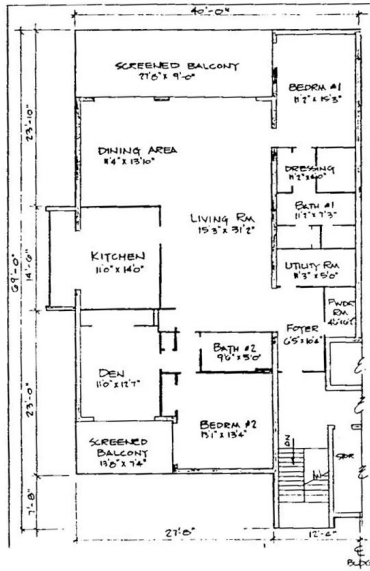

Voyager
 SITE PLAN
 www.buymarco.com

Voyager
 Typical Unit & Penthouse Plans
www.buymarco.com

Typical Unit Floor Plan
 Units 201, 301, 401
 Units 202, 302, 402 Reverse

Penthouse Floor Plan

Voyager
2 Bedroom Units
Total Area 1,380 Sq. Ft.
www.buymarco.com

NOTE: This plan is for
Units #02, 03, 04, & 05.
Units #01 and 06 vary.