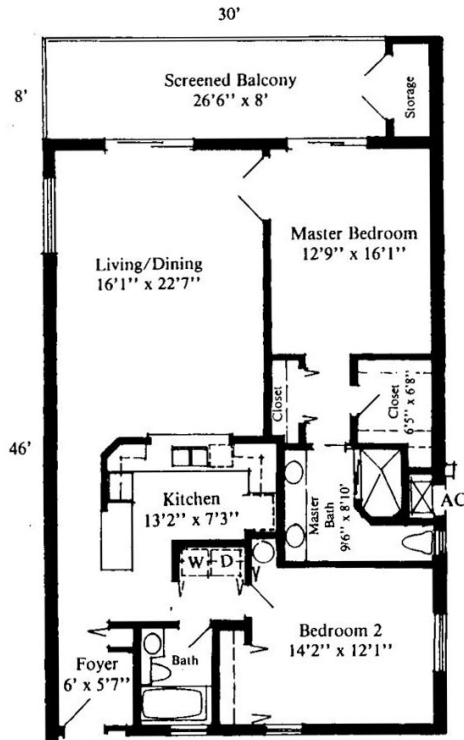

Voyager
 SITE PLAN
 www.buymarco.com

Voyager
 Typical Unit & Penthouse Plans
www.buymarco.com

Typical Unit Floor Plan
 Units 201, 301, 401
 Units 202, 302, 402 Reverse

Penthouse Floor Plan

Voyager
2 Bedroom Units
Total Area 1,380 Sq. Ft.
www.buymarco.com

NOTE: This plan is for
Units #02, 03, 04, & 05.
Units #01 and 06 vary.