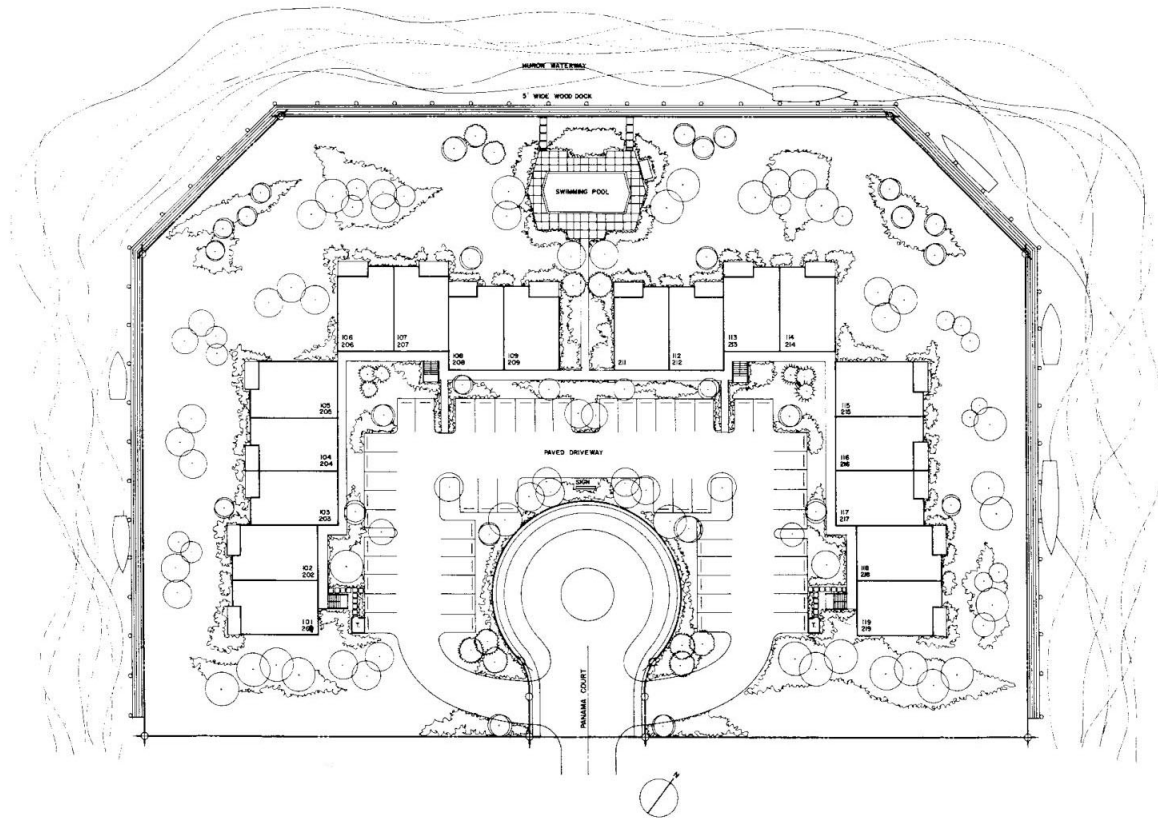

Vantage Point
SITE PLAN
www.buymarco.com

Vantage Point
Typical Apartment Plan
Total Area 1,210 Sq. Ft.
www.buymarco.com