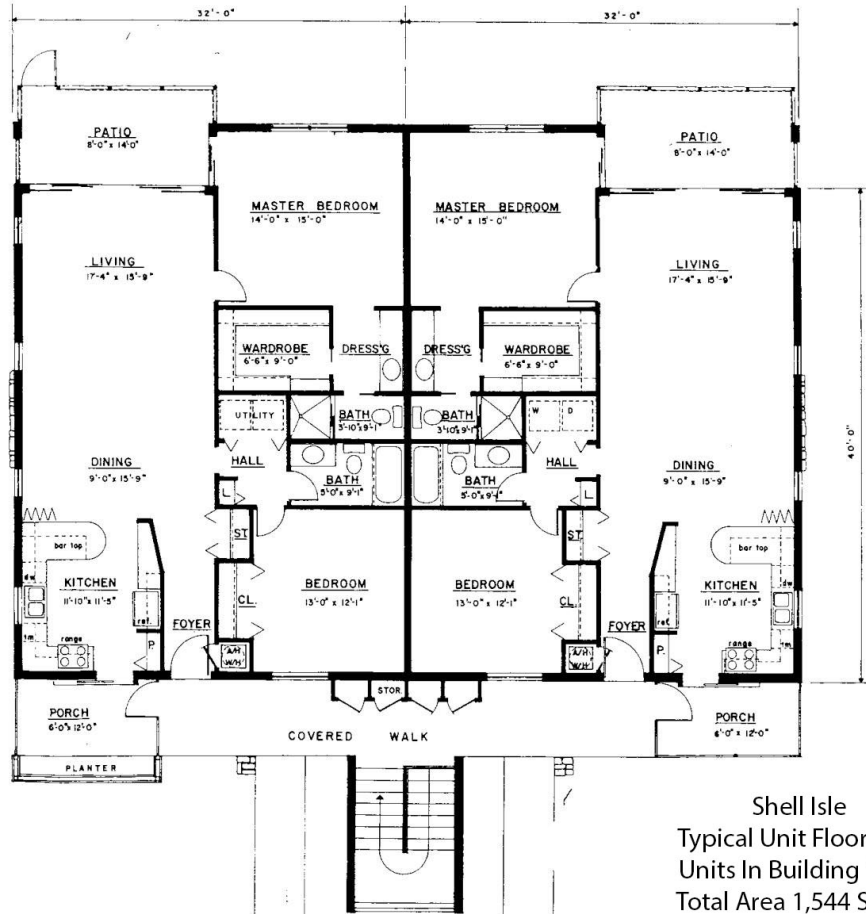

Shell Isle
SITE PLAN
www.buymarco.com

PANAMA COURT

Shell Isle
 Typical Unit Floor Plan
 Units In Building 1 & 2
 Total Area 1,544 Sq. Ft.
www.buymarco.com

Shell Isle
 Typical Unit Floor Plan
 Units In Building 3
 Total Area 2,145 Sq. Ft.
www.buymarco.com