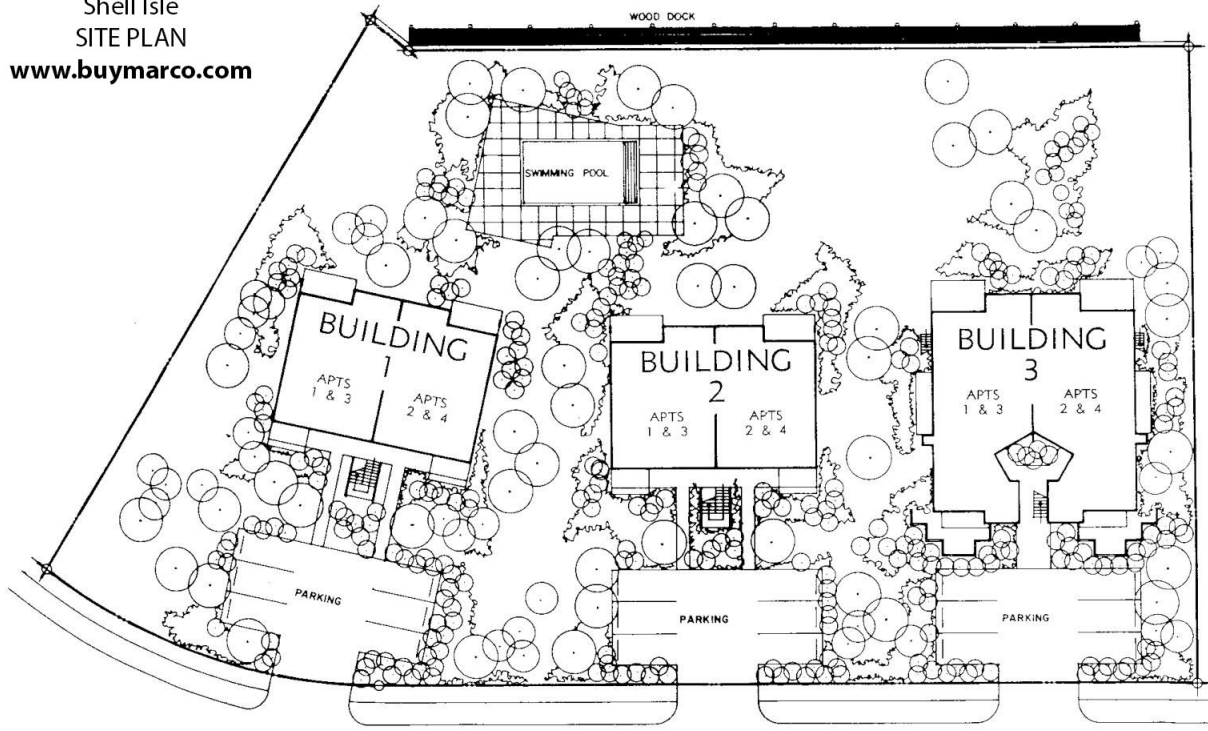

Shell Isle
SITE PLAN
www.buymarco.com

PANAMA COURT

Shell Isle
 Typical Unit Floor Plan
 Units In Building 1 & 2
 Total Area 1,544 Sq. Ft.
www.buymarco.com

Shell Isle
 Typical Unit Floor Plan
 Units In Building 3
 Total Area 2,145 Sq. Ft.
www.buymarco.com