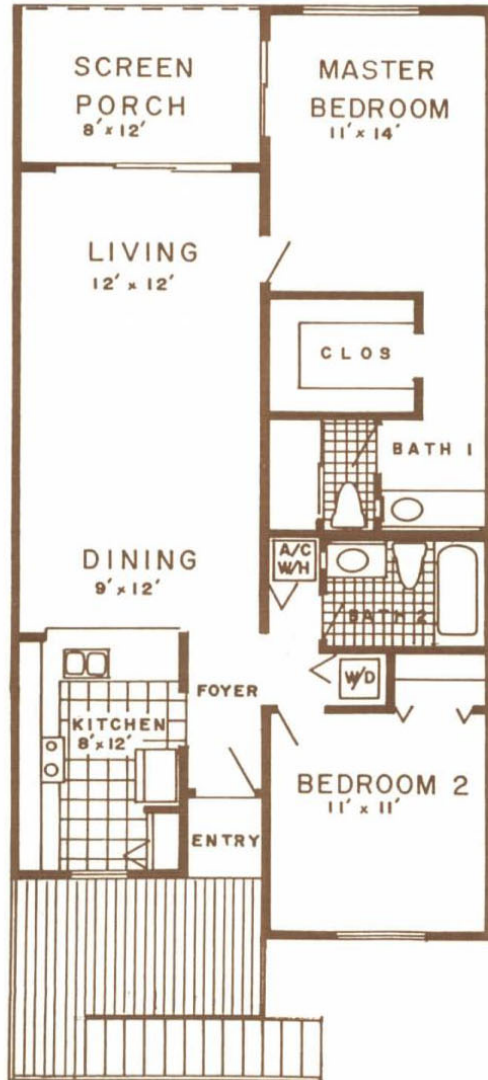

Seabury
 SITE PLAN
www.buymarco.com

Seabury
Typical Floor Plan
Total Area 1,056 Sq. Ft.
www.buymarco.com

Seabury
3 Bedroom Floor Plan
Total Area 1,420 Sq. Ft.
www.buymarco.com