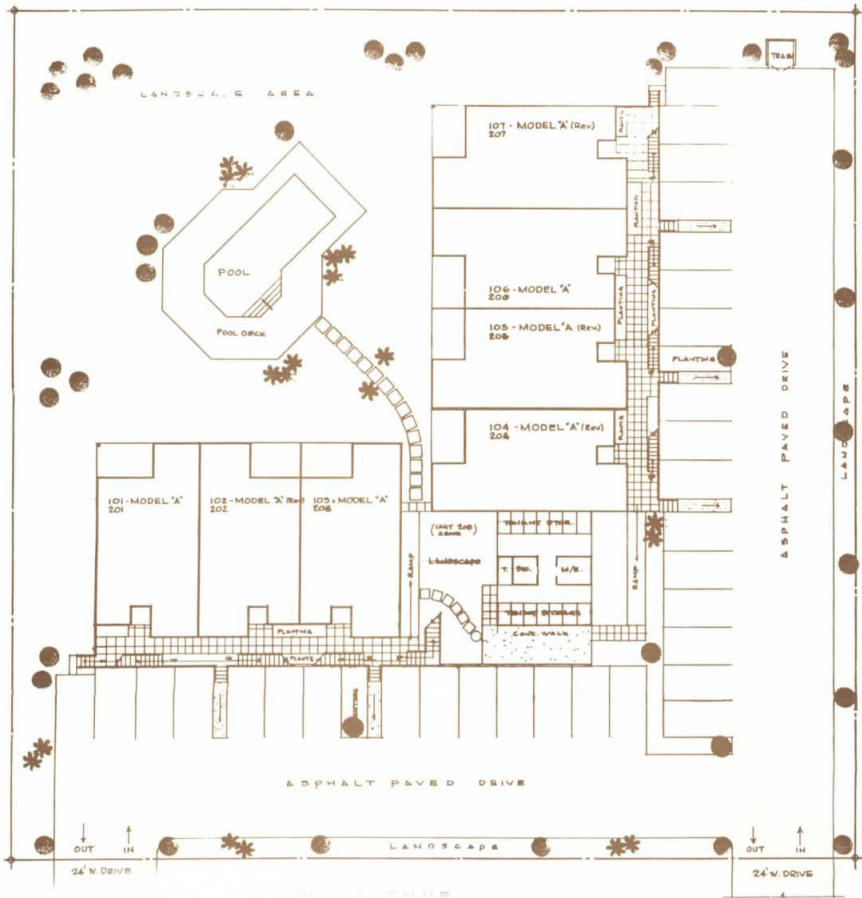

Seabury
 SITE PLAN
www.buymarco.com

Seabury
Typical Floor Plan
Total Area 1,056 Sq. Ft.
www.buymarco.com

Seabury
3 Bedroom Floor Plan
Total Area 1,420 Sq. Ft.
www.buymarco.com