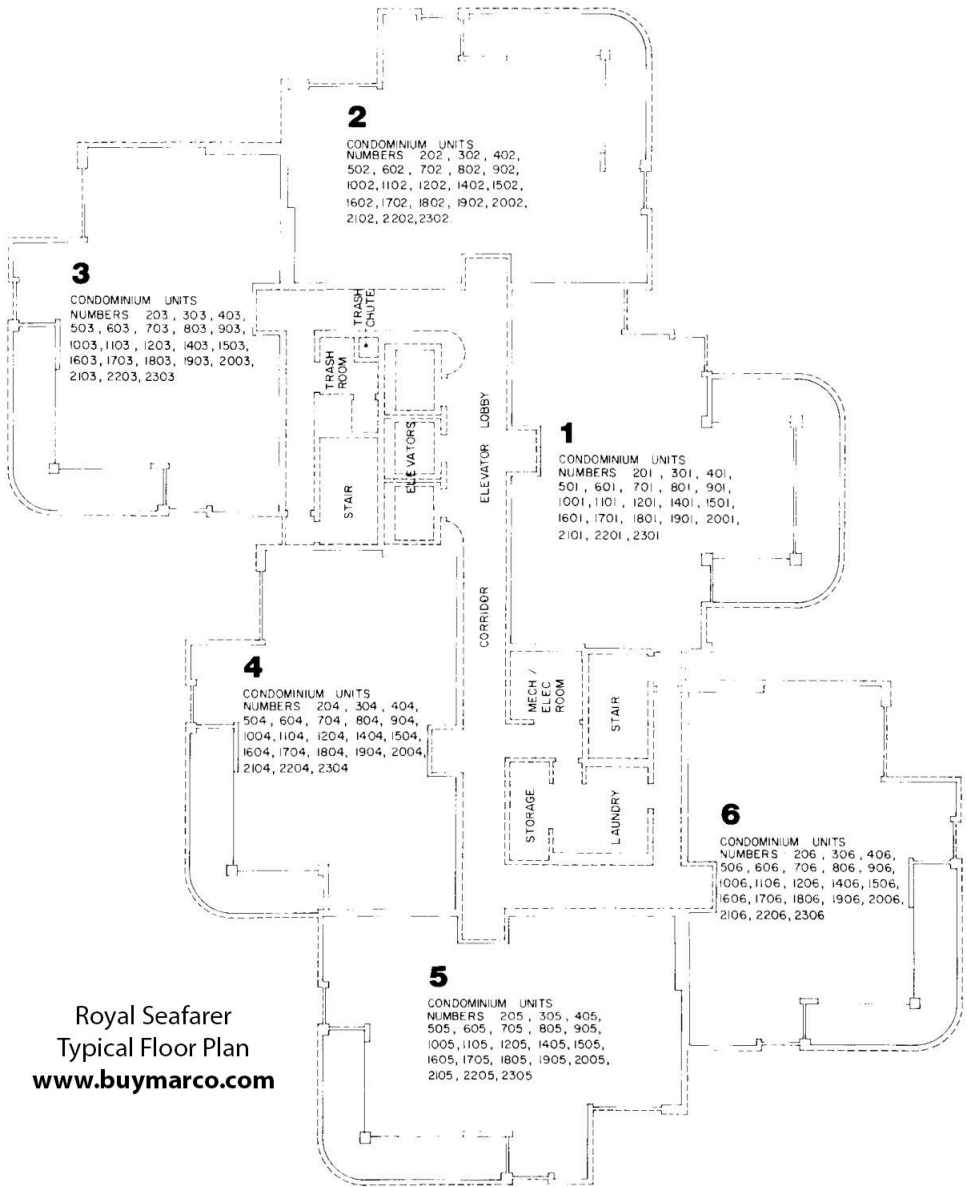

SOUTH COLLIER BOULEVARD

Royal Seafarer
SITE PLAN
www.buymarco.com

Royal Seafarer
 Lobby Floor Plan
www.buymarco.com

2

CONDOMINIUM UNITS
 NUMBERS 202, 302, 402,
 502, 602, 702, 802, 902,
 1002, 1102, 1202, 1402, 1502,
 1602, 1702, 1802, 1902, 2002,
 2102, 2202, 2302.

3

CONDOMINIUM UNITS
 NUMBERS 203, 303, 403,
 503, 603, 703, 803, 903,
 1003, 1103, 1203, 1403, 1503,
 1603, 1703, 1803, 1903, 2003,
 2103, 2203, 2303

1

CONDOMINIUM UNITS
 NUMBERS 201, 301, 401,
 501, 601, 701, 801, 901,
 1001, 1101, 1201, 1401, 1501,
 1601, 1701, 1801, 1901, 2001,
 2101, 2201, 2301

4

CONDOMINIUM UNITS
 NUMBERS 204, 304, 404,
 504, 604, 704, 804, 904,
 1004, 1104, 1204, 1404, 1504,
 1604, 1704, 1804, 1904, 2004,
 2104, 2204, 2304

6

CONDOMINIUM UNITS
 NUMBERS 206, 306, 406,
 506, 606, 706, 806, 906,
 1006, 1106, 1206, 1406, 1506,
 1606, 1706, 1806, 1906, 2006,
 2106, 2206, 2306

5

CONDOMINIUM UNITS
 NUMBERS 205, 305, 405,
 505, 605, 705, 805, 905,
 1005, 1105, 1205, 1405, 1505,
 1605, 1705, 1805, 1905, 2005,
 2105, 2205, 2305

Royal Seafarer
 Typical Floor Plan
www.buymarco.com

Royal Seafarer
Unit 1
www.buymarco.com