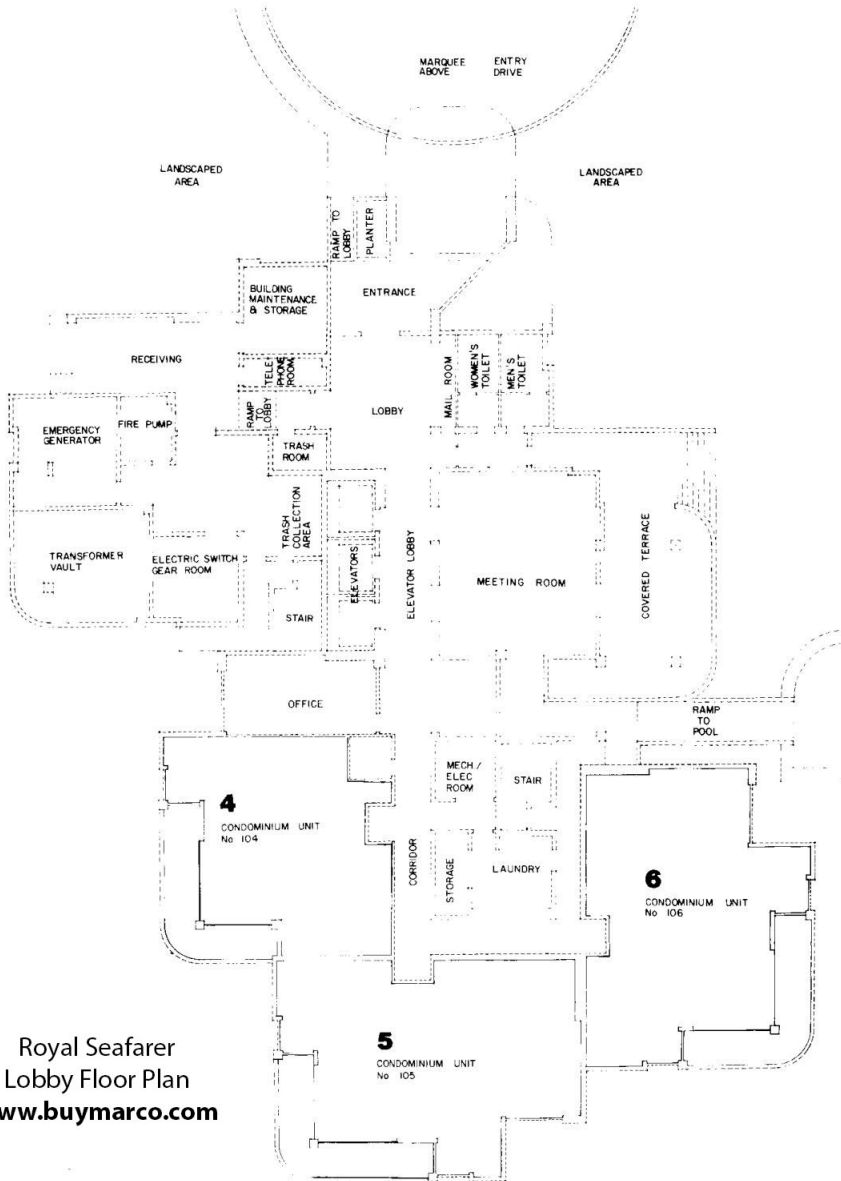

SOUTH COLLIER BOULEVARD

Royal Seafarer
SITE PLAN
www.buymarco.com

Royal Seafarer
 Lobby Floor Plan
www.buymarco.com

2

CONDOMINIUM UNITS
 NUMBERS 202, 302, 402,
 502, 602, 702, 802, 902,
 1002, 1102, 1202, 1402, 1502,
 1602, 1702, 1802, 1902, 2002,
 2102, 2202, 2302.

3

CONDOMINIUM UNITS
 NUMBERS 203, 303, 403,
 503, 603, 703, 803, 903,
 1003, 1103, 1203, 1403, 1503,
 1603, 1703, 1803, 1903, 2003,
 2103, 2203, 2303

1

CONDOMINIUM UNITS
 NUMBERS 201, 301, 401,
 501, 601, 701, 801, 901,
 1001, 1101, 1201, 1401, 1501,
 1601, 1701, 1801, 1901, 2001,
 2101, 2201, 2301

4

CONDOMINIUM UNITS
 NUMBERS 204, 304, 404,
 504, 604, 704, 804, 904,
 1004, 1104, 1204, 1404, 1504,
 1604, 1704, 1804, 1904, 2004,
 2104, 2204, 2304

6

CONDOMINIUM UNITS
 NUMBERS 206, 306, 406,
 506, 606, 706, 806, 906,
 1006, 1106, 1206, 1406, 1506,
 1606, 1706, 1806, 1906, 2006,
 2106, 2206, 2306

5

CONDOMINIUM UNITS
 NUMBERS 205, 305, 405,
 505, 605, 705, 805, 905,
 1005, 1105, 1205, 1405, 1505,
 1605, 1705, 1805, 1905, 2005,
 2105, 2205, 2305

Royal Seafarer
 Typical Floor Plan
www.buymarco.com

Royal Seafarer
Unit 1
www.buymarco.com